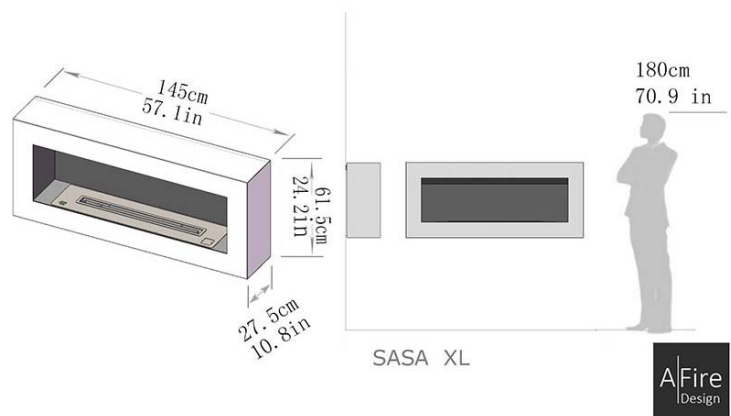

DATA SHEET

"SASA" INTELLIGENT ETHANOL FIREPLACE

1. Models & dimensions
2. Colors
3. Technical data
4. Operating procedure

1. Models & dimensions

SASA M

Dimensions: W/H/D 64/58/27,5 cm – 25,2/22,8/10,8 in

Output: 2 700 W (9 000 BTU)

Capacity of the tank: 2,25 L (0,6 Gal)

Consumption: 0,4 liter/hour (0,11 Gal/hour)

Weight: 30 kg (66 Lbs.)

DATA SHEET

“SASA” INTELLIGENT ETHANOL FIREPLACE

SASA L

Dimensions: W/H/D 110/52/27,5 cm – 43,3/20,5/10,8 in

Output: 3 750 W (13 000 BTU)

Capacity of the tank: 4 L (1,06 Gal)

Consumption: 0,60 liter/hour (0,16 Gal/hour)

Weight: 39 kg (86 Lbs.)

SASA XL

Dimensions: W/H/D 145/61,5/27,5 cm – 57,1/24,2/10,8 in

Output: 6 200 W (21 000 BTU)

Capacity of the tank: 5 L (1,32 Gal)

Consumption: 1 liter/hour (0,26 Gal/hour)

Weight: 55 kg (121 Lbs.)

2. Colors

Satin Black

Satin White

Corten Effect

DATA SHEET "SASA" INTELLIGENT ETHANOL FIREPLACE