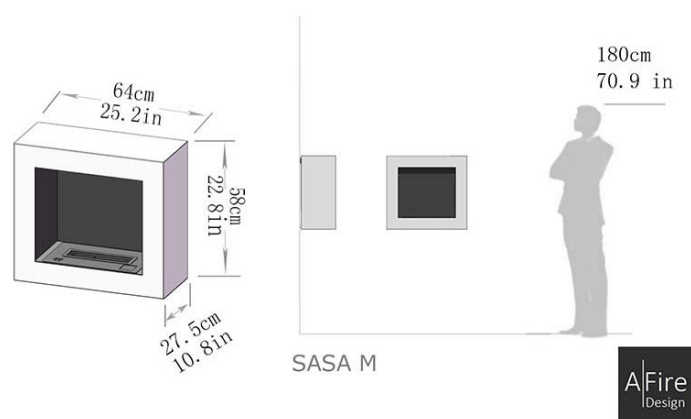

DATA SHEET

"SASA" INTELLIGENT ETHANOL FIREPLACE

1. Models & dimensions
2. Colors
3. Technical data
4. Operating procedure

1. Models & dimensions

SASA M

Dimensions: W/H/D 64/58/27,5 cm – 25,2/22,8/10,8 in

Output: 2 700 W (9 000 BTU)

Capacity of the tank: 2,25 L (0,6 Gal)

Consumption: 0,4 liter/hour (0,11 Gal/hour)

Weight: 30 kg (66 Lbs.)

DATA SHEET

“SASA” INTELLIGENT ETHANOL FIREPLACE

SASA L

Dimensions: W/H/D 110/52/27,5 cm – 43,3/20,5/10,8 in

Output: 3 750 W (13 000 BTU)

Capacity of the tank: 4 L (1,06 Gal)

Consumption: 0,60 liter/hour (0,16 Gal/hour)

Weight: 39 kg (86 Lbs.)

SASA XL

Dimensions: W/H/D 145/61,5/27,5 cm – 57,1/24,2/10,8 in

Output: 6 200 W (21 000 BTU)

Capacity of the tank: 5 L (1,32 Gal)

Consumption: 1 liter/hour (0,26 Gal/hour)

Weight: 55 kg (121 Lbs.)

2. Colors

Satin Black

Satin White

Corten Effect

DATA SHEET "SASA" INTELLIGENT ETHANOL FIREPLACE