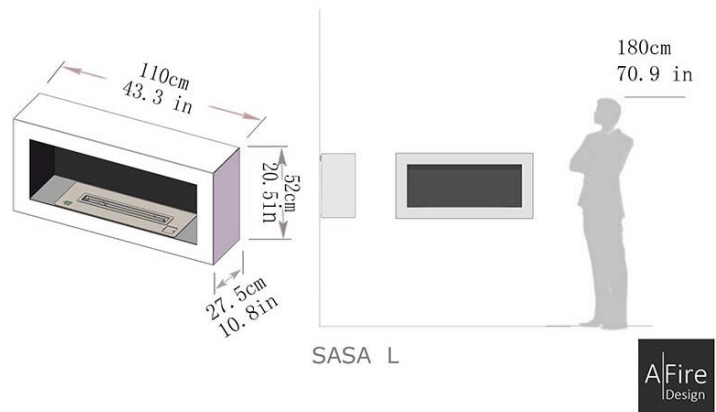

DATA SHEET

"SASA" INTELLIGENT ETHANOL FIREPLACE

1. Models & dimensions
2. Colors
3. Technical data
4. Operating procedure

1. Models & dimensions

SASA M

Dimensions: W/H/D 64/58/27,5 cm – 25,2/22,8/10,8 in

Output: 2 700 W (9 000 BTU)

Capacity of the tank: 2,25 L (0,6 Gal)

Consumption: 0,4 liter/hour (0,11 Gal/hour)

Weight: 30 kg (66 Lbs.)

DATA SHEET

“SASA” INTELLIGENT ETHANOL FIREPLACE

SASA L

Dimensions: W/H/D 110/52/27,5 cm – 43,3/20,5/10,8 in

Output: 3 750 W (13 000 BTU)

Capacity of the tank: 4 L (1,06 Gal)

Consumption: 0,60 liter/hour (0,16 Gal/hour)

Weight: 39 kg (86 Lbs.)

SASA XL

Dimensions: W/H/D 145/61,5/27,5 cm – 57,1/24,2/10,8 in

Output: 6 200 W (21 000 BTU)

Capacity of the tank: 5 L (1,32 Gal)

Consumption: 1 liter/hour (0,26 Gal/hour)

Weight: 55 kg (121 Lbs.)

2. Colors

Satin Black

Satin White

Corten Effect

DATA SHEET "SASA" INTELLIGENT ETHANOL FIREPLACE